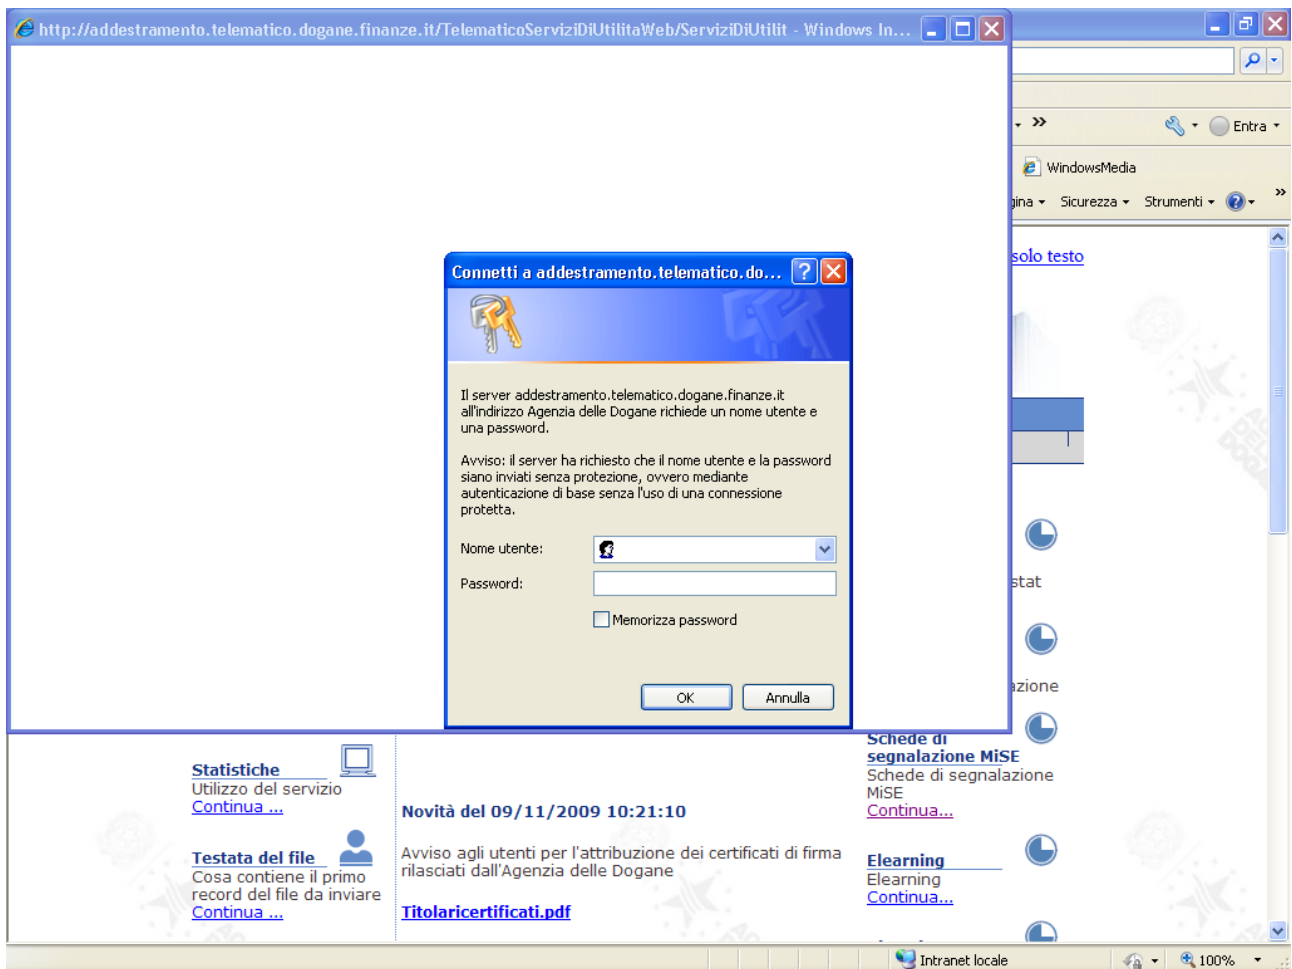

Per accedere all'applicazione, il sistema richiede all'utente le credenziali di accesso (Nome utente e password), che devono essere le stesse utilizzate per l'invio dei messaggi telematici accise.